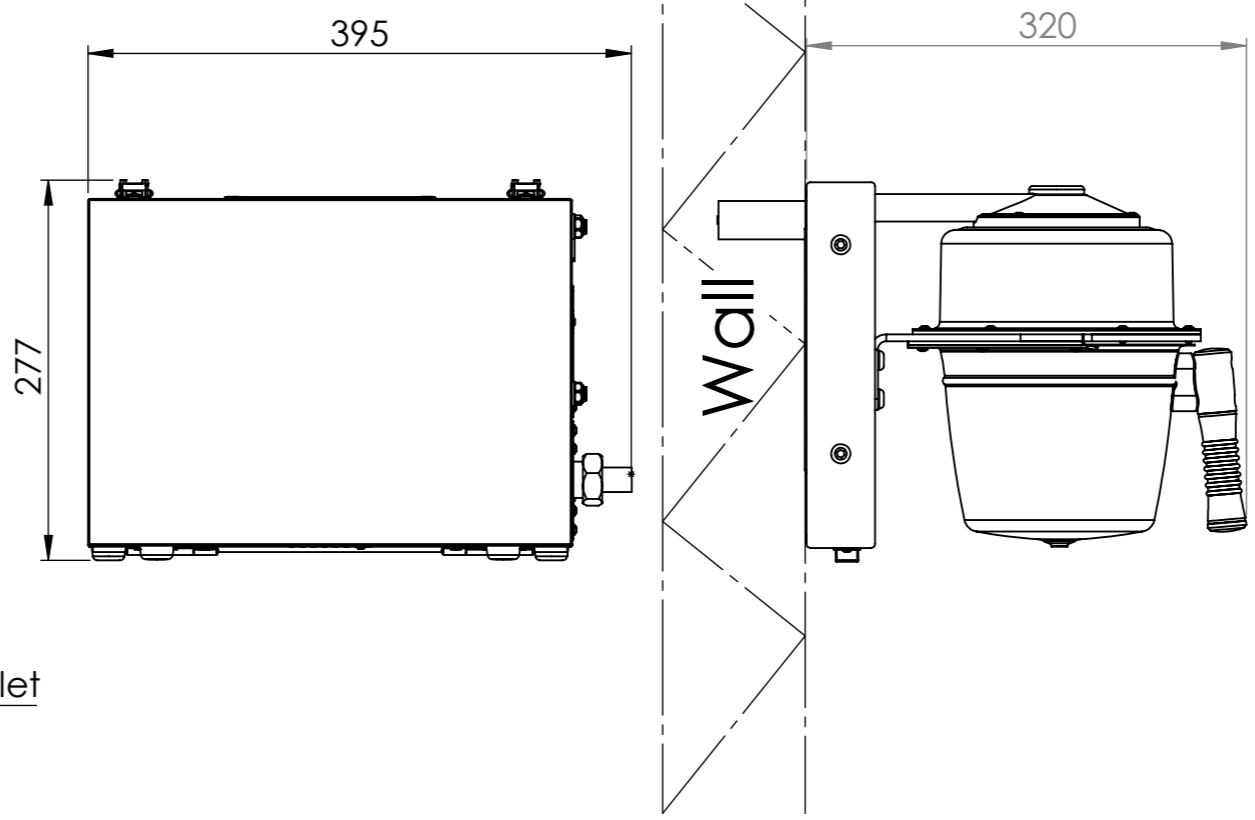

Height free of choice.
 HeatCase Unit placed
 behind wall.
 Water hose and cables
 routed through wall.

Latest Rev: -02		Description: New Version		Date: 19-11-25
MATERIAL:			SCALE: 1:5.5	DO NOT SCALE DRAWING
	NAME	SIGNATURE	DATE	TITLE:
DRAWN	Jarl Nilson		17-06-02	Hipster UC Wall
APP'VD				
Q.A				
PART NO. 300305-02			A3	
			SHEET 2 OF 2	