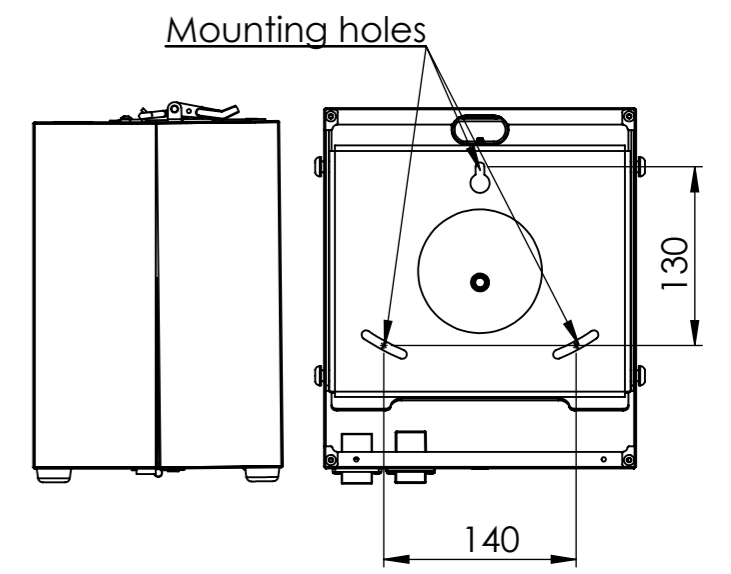

Height free of choice.
 HeatCase Unit placed
 behind wall.
 Water hose and cables
 routed through wall.

Latest Rev: -02		Description: New Version		Date: 19-11-25
MATERIAL:			SCALE: 1:5.5	DO NOT SCALE DRAWING
	NAME	SIGNATURE	DATE	TITLE:
DRAWN	Jarl Nilson		17-06-02	Hipster UC Wall
APP'VD				
Q.A				
PART NO. 300305-02			A3	
			SHEET 2 OF 2	