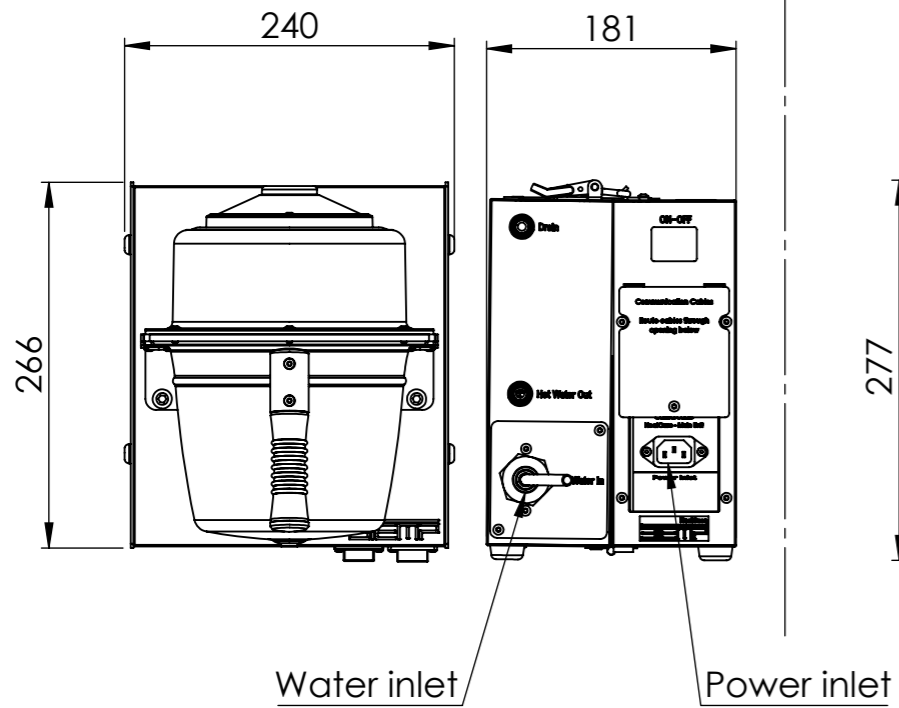

Height free of choice.
 HeatCase Unit placed
 behind wall.
 Water hose and cables
 routed through wall.

Latest Rev: -02		Description: New Version		Date: 19-11-25
MATERIAL:			SCALE: 1:5.5	DO NOT SCALE DRAWING
	NAME	SIGNATURE	DATE	TITLE:
DRAWN	Jarl Nilson		17-06-02	Hipster UC Wall
APP'VD				
Q.A				
PART NO. 300305-02			A3	
			SHEET 2 OF 2	